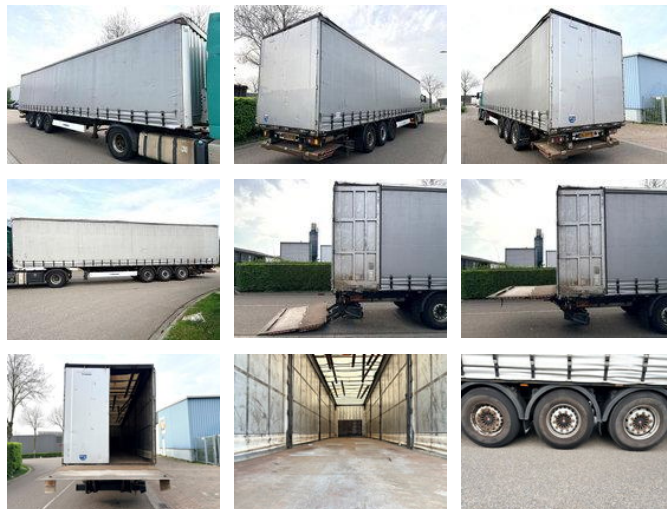

## Krone N/A SDP 27 CURTAINSIDE (SAF AXLES / DISC BRAKES / 2.000 KG. LOADING PLATFORM / CODE-XL / ETC.)

### Caractéristiques générales

Marque	Krone
Sous-catégorie	Rideau coulissant
Plaque d'immatriculation	OL-88-VB
Année de construction	2012
Date de première inscription	20-11-2012
Couleur	Gris
Condition	Utilisé
Conditions générales	Excellente
Référence	SN 59934654

### Caractéristiques

Poids à vide	6.650kg
payloadWeight	34.350kg
GVW	41.000kg
Longueur	1.386cm
Largeur	255cm
Numéro de série	WKESD000000504654

## Description

HEAVY DUTY KRONE SDP 27 13.60 METER CURTAINSIDE TRAILER WITH SLIDING ROOF, D'HOLLANDIA 2.000 KG. LOADING PLATFORM, SAF-AXLES & DISC BRAKES!! SAF AXLES!! DISC BRAKES!! ABS-BRAKE SYSTEM!! ETC. SIZE: LENGTH x WIDE x HIGH; Ca. 13.65 x 2.50 x 2.70 M. (INSIDE) !! SLIDING ROOF WITH CODE XL!! D'HOLLANDIA DHSM30 2.000 KG. LOADING PLATFORM!! BACK DOORS!! MORE TRAILERS (ALL KIND) IN STOCK FOR SALE, > 75 TRUCKS/TRAILERS IN STOCK!! SHIPMENT, TRANSPORT, LOADING, STACKING OR TRANSIT REGISTRATION? NO PROBLEM FOR US, WE ARE AN " ONE STOP SHOP " COMPANY!! PLEASE CHECK OUR COMPANY MOVIE ON YOUTUBE FOR THE FIRST IMPRESSION!! ( <https://drone-pro.nl/project/video-engel-trucks-bv-2017/> ) YOU CAN ALSO CHECK OUR WEBSITE; WWW.ENGEL-TRUCKS.COM ENGEL TRUCKS; " YOUR GLOBAL TRADING PARTNER "